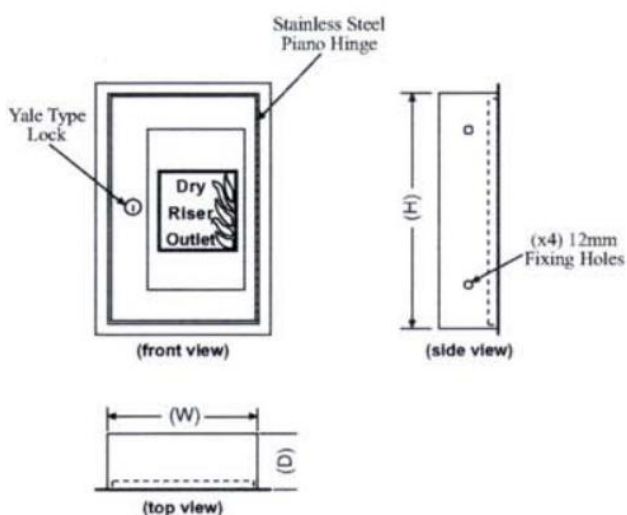

## Dry Riser Architrave and Door

### Specifications

- Manufactured from 16 SWG Zintec Steel
- Architrave 30mm wide
- 16mm Glass Georgian Wired, PRV lettering.
- Powder coated RAL 3002
- Complete with 'Yale' slam type lock.
- Stainless Steel Piano Hinge.

Part Number	Description
10905550	Inlet Vertical Architrave & Door Red 595mm H x 395mm W x 80mm D
10905550SS	Inlet Vertical Architrave & Door in Stainless Steel 595mm H x 395mm W x 80mm D
10905551	Inlet Horizontal Architrave & Door Red 395mm H x 595mm W x 80mm D
10905551SS	Inlet Horizontal Architrave & Door in Stainless Steel 395mm H x 595mm W x 80mm D