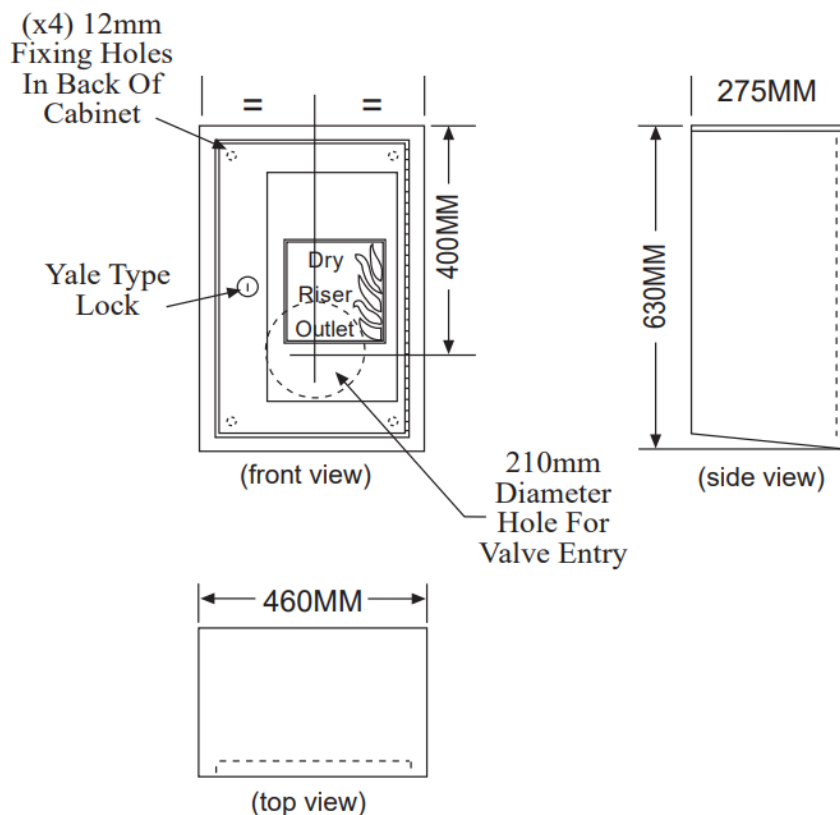

Surface Mount Outlet Cabinet

Specifications

- Manufactured from 16 SWG Zintec Steel
- Architrave 30mm wide
- 16mm Glass Georgian Wired, PRV lettering.
- Powder coated RAL 3002
- Complete with 'Yale' slam type lock.
- Stainless Steel Piano Hinge.
- Conforms to BS5041 Part 4

Part Number	Description
10905808	Vertical Surface Mounted Inlet Cabinet in Red 630mm H x 395mm W x 275mm D
10905808SS	Vertical Surface Mounted Inlet Cabinet in S/S 630mm H x 395mm W x 275mm D